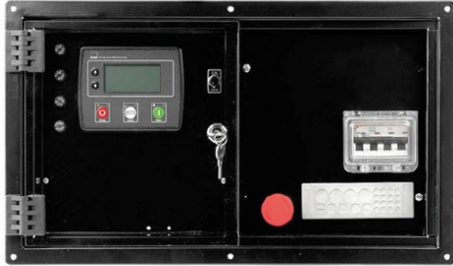

GENMAC QFIA-4520 FRONTAL CONTROL PANEL

Reference: QFIA-4520

Technical Sheet

Product type

Switching Frame