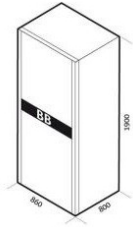

Battery Box BBX 1900 480V BB V6 3T

Reference: RIEK190480PV63T

Technical Sheet

Material	Aluminum
Length (mm)	800
Width (mm)	860
Height (mm)	1900
Dry weight (Kg)	1000
Product type	Battery Box
Colour	Black