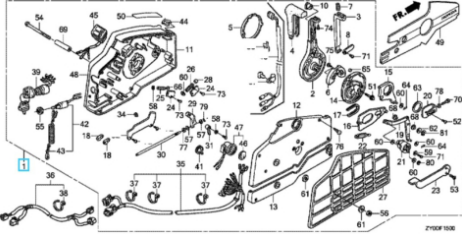

HONDA REMOTE CONTROL PANEL

Reference: 24800-ZY1-U81

Technical Sheet

Product type

Fixing/Installation kit