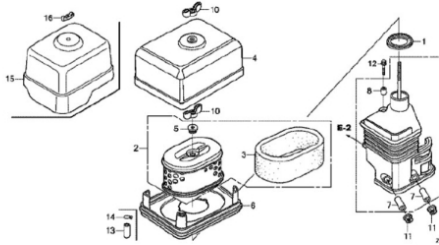

HONDA Air filter box top for GX200 UT2 Engine

Reference: 17231-Z4M-010

Technical Sheet

Engine	HONDA GX200 UT2
Product type	Spare Part
Engine manufacturer	Honda