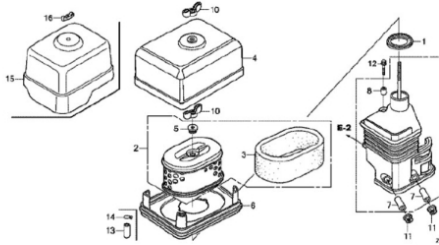

HONDA Air filter for GX200 UT2 Engine

Reference: 17210-Z4M-821

Technical Sheet

Engine	HONDA GX200 UT2
Product type	Spare Part
Engine manufacturer	Honda