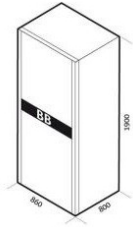

Battery Box BBX 1320 480V BB T4 3F

Reference: RIEK132480PT43F

Technical Sheet

Material	Aluminum
Length (mm)	800
Width (mm)	860
Height (mm)	1900
Dry weight (Kg)	1000
Product type	Battery Box
Colour	Black