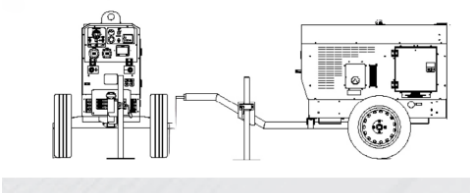

GENSET SLOW TROLLEY TWO WHEELS GRT2W

Reference: GRT2W03L

GENSET SLOW TROLLEY TWO WHEELS GRT2W

Technical Sheet

Length (mm)	1600
Width (mm)	800
Height (mm)	1000
Product type	Towing trolleys
Weight (Kg)	70