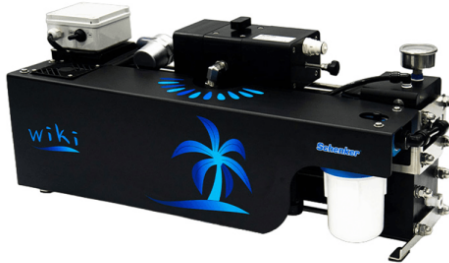

SCHENKER WIKI 30 PORTABLE WATERMAKER 30 L/H

Reference:

SCHENKER WIKI 30 PORTABLE WATERMAKER 30 L/H

The Schenker Wiki 30 is a reverse osmosis watermaker equipped with 1 carbon 2521 vessel, capable of producing up to 30 L/h of fresh water.

With a production capacity of 30 liters per hour, the Schenker Wiki 30 watermaker is an ideal option for those looking for a reliable source of fresh water without the need for complex installations. Its portable design allows it to be operational in just a few minutes by simply connecting the hoses to the sea and the boat's tank through practical quick-connect fittings.

One of the key advantages of the Wiki 30 is its ease of use and versatility. Operating on 12-24 V and consuming only 110 Watts thanks to an advanced energy recovery system, the Schenker Wiki 30 is highly energy-efficient. A practical and durable carry bag contains the entire unit, making it easy to store in limited spaces such as a locker. An additional bag holds the connection hoses, further enhancing the system's convenience.

TECHNICAL SPECIFICATIONS SCHENKER WIKI 30

Production: 30 L/h
Daily production: 720 L/day
Number of vessels: 1
Vessel type: 2521
Membranes: High-performance tri-polyamide
Pressure regulation: Automatic
Salinity monitoring: Automatic
Power supply: 12 / 24 Vdc
Installed power: 110 W
Length: 715 mm
Width: 228 mm
Height: 310 mm
Weight: 26 kg