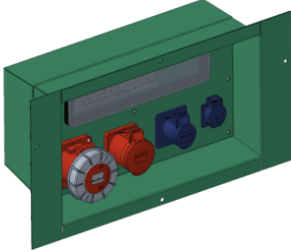

## socket kit panel 32A

Reference: kit 32A

Images and technical data are not binding. Please always consult the technical data sheet released by the manufacturer. Manel Service does not assume responsibility for any changes made by the manufacturer or any typos.