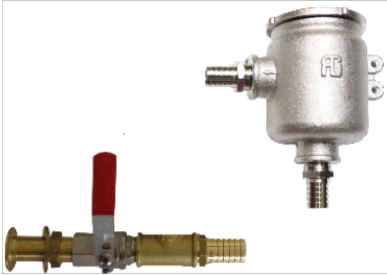

MASE COMPLETE INSTALLATION KIT

Reference: 012276

The Complete Installation Kit MASE 012276 includes:

- Filter kit: sea inlet, water filter, valves, D.16 fittings;
- Exhaust kit: muffler, silencer, D.45/50 MASE outlet;
- Anti-siphon kit D.16.

Images are purely indicative.