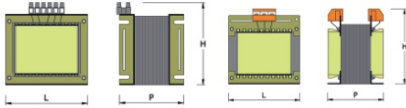

ELETRAS TRASFORMATORE TRIFASE TT00150

Reference: AM6000**

Technical Sheet

Phase	Single phase
Frequency (Hz)	50 / 60
Protection degree	IP00
Power (VA)	6000
Length (mm)	200
Width (mm)	200
Height (mm)	200
Dry weight (Kg)	26.5