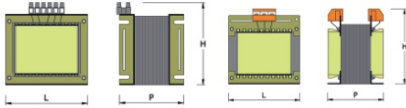

ELETRAS TRASFORMATORE TRIFASE TT00150

Reference: AM14000**

Technical Sheet

Phase	Single phase
Frequency (Hz)	50 / 60
Protection degree	IP00
Power (VA)	14000
Length (mm)	240
Width (mm)	230
Height (mm)	270
Dry weight (Kg)	46