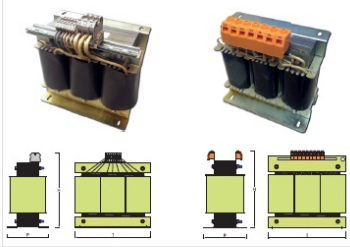

ELETRAS TRASFORMATORE TRIFASE TT00150

Reference: IND300A

Technical Sheet

Phase	Three phase
Frequency (Hz)	50 / 60
Protection degree	IP00
Current (A)	300
Inductance	70 uH
Length (mm)	360
Width (mm)	240
Height (mm)	315