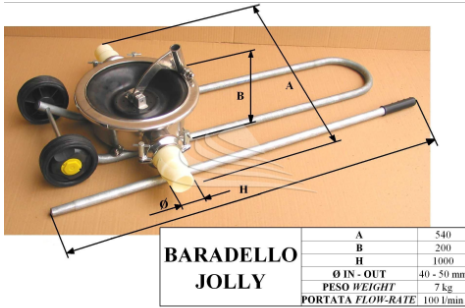

BINDA POMPA EXCELSIOR - G E00 GB

Reference: CARRELLOJOLLY

Technical Sheet

Product type	Towing trolleys
Weight (Kg)	3.5