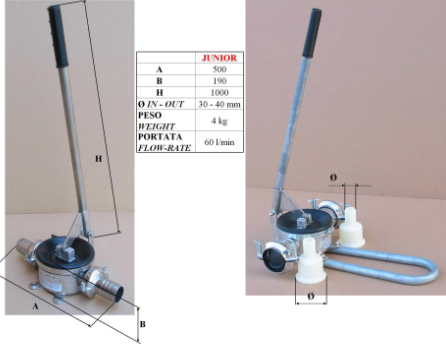

POMPE A MEMBRANA JUNIOR E JUNIOR CON PEDANA  
 DIAPHRAGM HAND PUMP JUNIOR AND JUNIOR WITH PLATFORM

### Technical Sheet

Weight (Kg)

3