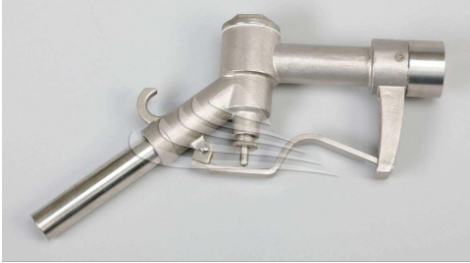

BINDA RE/INOX TNSS

Reference: REINOXTNSS

Technical Sheet

Maximum output capacity (Lt/min)	15
Diameter (Ø)	1"1/2
Weight (Kg)	0.4