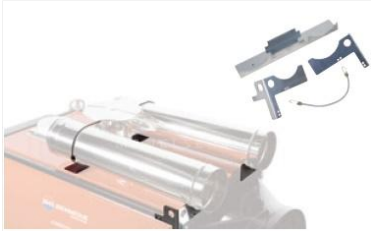

## BM2 CHIMNEY HOLDER KIT FOR JUMBO 85

Reference: 02AC824

Chimney holder kit.  
For model JUMBO 85.

The image is purely indicative.