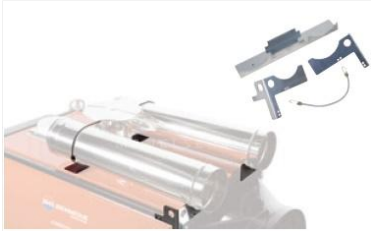

BM2 CHIMNEY HOLDER KIT FOR JUMBO 110

Reference: 02AC834

Chimney holder kit.
For model JUMBO 110.

The image is purely indicative.