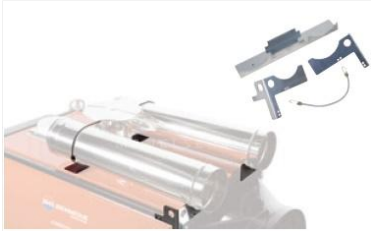

BM2 CHIMNEY HOLDER KIT FOR JUMBO 145

Reference: 02AC844-JUMBO

Chimney holder kit.
For model JUMBO 145.

The image is purely indicative.