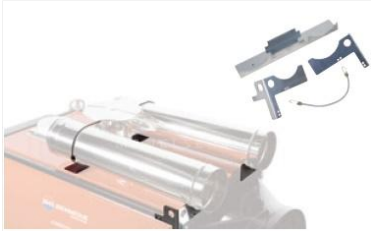

## BM2 CHIMNEY HOLDER KIT FOR JUMBO 185

Reference: 02AC854-JUMBO

Chimney holder kit.  
For model JUMBO 185.

The image is purely indicative.