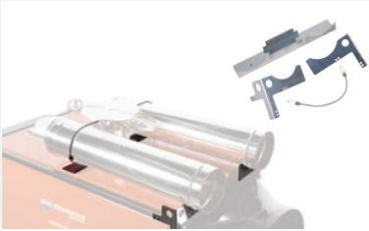

BM2 CHIMNEY HOLDER KIT FOR JUMBO 235

Reference: 02AC864-JUMBO

Chimney holder kit.
For model JUMBO 235.

The image is purely indicative.