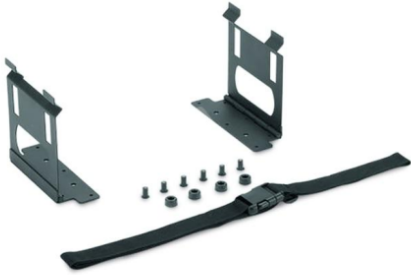

## DOMETIC VEHICLE FIXING KIT CF-CDF-FK

Reference: 9105303708

Universal fixing kit for secure mounting of cooler in the vehicle.

### **Secure for transport**

The ultimate accessory for securing coolers in vehicles to avoid them moving around when travelling.

### **Make it secure**

Universal Fixing Kit to secure your Dometic CoolFreeze fridge in the vehicle while on the move. Suitable for a wide range of CF and CDF models.

The image is purely indicative.