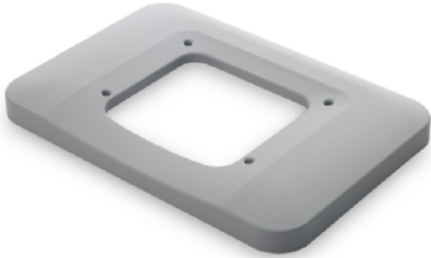

DOMETIC COOLAIR KIT SPX-SP

Reference:

KIT FISSAGGI DOMETIC SPX E SP